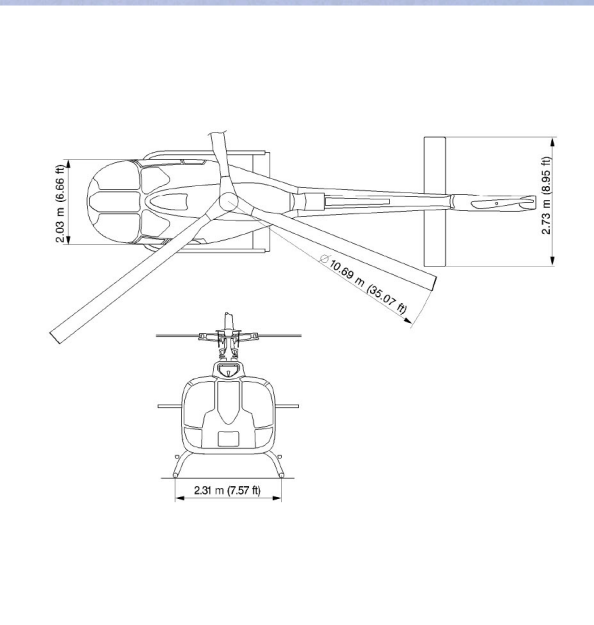

ADVANCE VIATION
Where sky and safety meet...

ADVANCE VIATION Jet
Gulfstream G200

The first Private Jet Operator with a luxurious Supermid-size aircraft.

Call Center: +66 (0)85 835 5555
E-mail: jet@advanceaviation.co.th